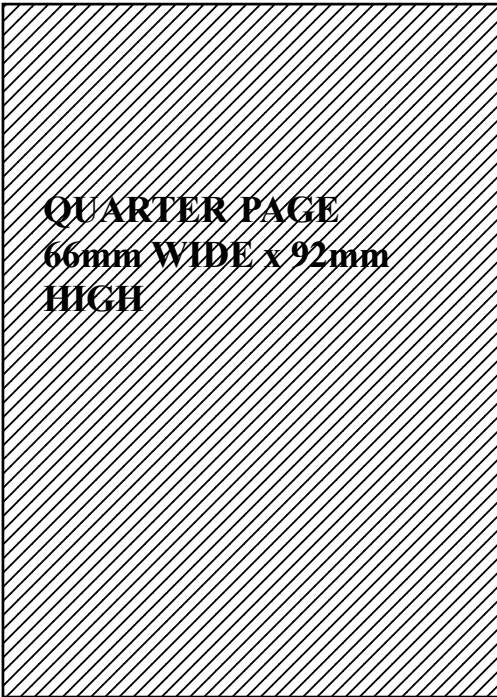

FULL PAGE (no bleed)
132mm WIDE x 187mm DEEP

FULL PAGE bled off
A5 142mm WIDE x 210mm DEEP
PLUS 3mm bleed all round

HALF PAGE
132mm WIDE x 92mm DEEP

QUARTER PAGE
66mm WIDE x 92mm
HIGH

We will be using a professional printer